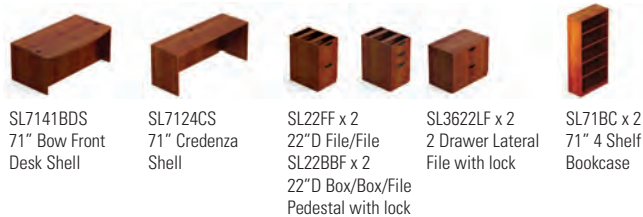

Layout shown above includes the following components:

SL7141BDS
71" Bow Front
Desk Shell

SL7124CS
71" Credenza
Shell

SL22FF x 2
22"D File/File
Pedestal with lock

SL3622LF x 2
2 Drawer Lateral
File with lock

SL71BC x 2
71" 4 Shelf
Bookcase