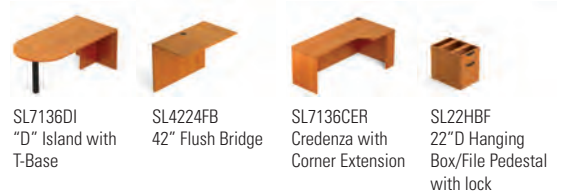

SL7136DI "D" Island with T-Base
SL4224FB 42" Flush Bridge
SL7136CER Credenza with Corner Extension
SL22HBF 22"D Hanging Box/File Pedestal with lock