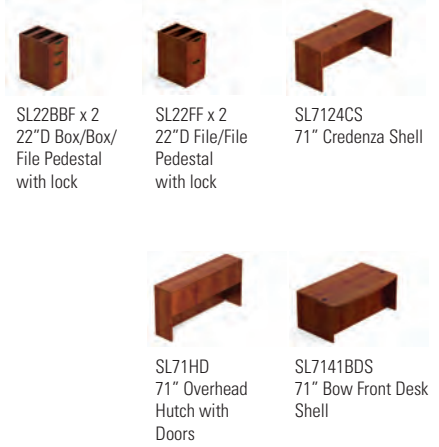

Layout shown below includes the following components:

American Dark Cherry Laminate (ADC)