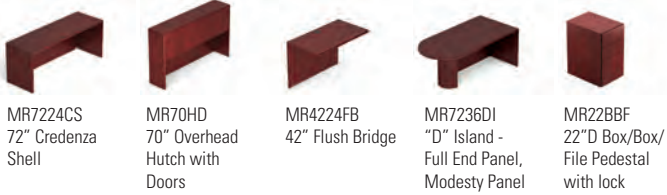

Layout shown above includes the following components:

MR7224CS
72" Credenza
Shell

MR70HD
70" Overhead
Hutch with
Doors

MR4224FB
42" Flush Bridge

MR7236DI
"D" Island -
Full End Panel,
Modesty Panel

MR22BBF
22"D Box/Box/
File Pedestal
with lock