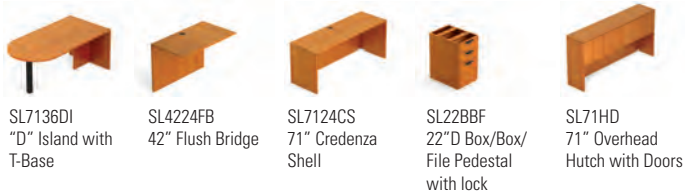

Layout shown above includes the following components:

SL7136DI "D" Island with T-Base
SL4224FB 42" Flush Bridge
SL7124CS 71" Credenza Shell
SL22BBF 22"D Box/Box/File Pedestal with lock
SL71HD 71" Overhead Hutch with Doors