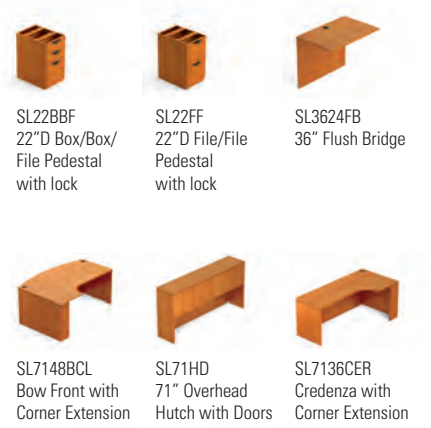

Layout shown below includes the following components:

American Cherry Laminate (ACL)