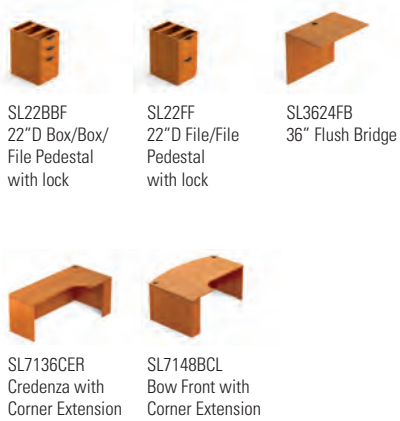

Layouts shown right include the following components:

Other available layouts/finishes: