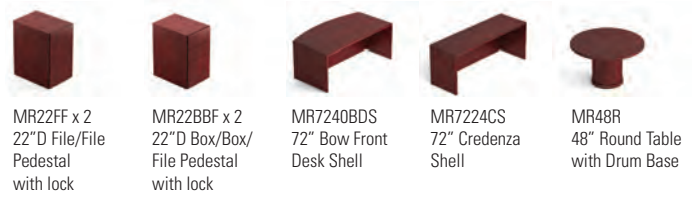

Layout shown above includes the following components:

MR22FF x 2
22"D File/File
Pedestal
with lock

MR22BBF x 2
22"D Box/Box/
File Pedestal
with lock

MR7240BDS
72" Bow Front
Desk Shell

MR7224CS
72" Credenza
Shell

MR48R
48" Round Table
with Drum Base