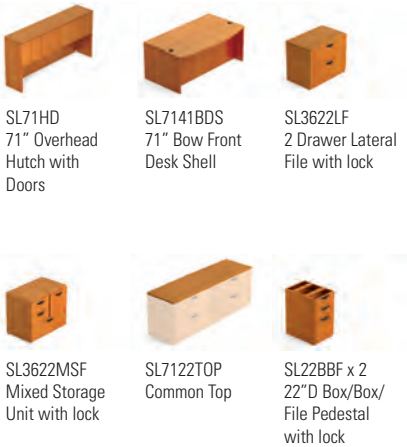

SL3622LF x 2  
2 Drawer Lateral  
File with lock

SL71BC x 2  
71" 4 Shelf  
Bookcase

American Cherry Laminate (ACL)

American Mahogany Laminate (AML)

Layouts shown above include the following components:

SL7141BDS  
71" Bow Front  
Desk Shell

SL7124CS  
71" Credenza  
Shell

SL22FF x 2  
22"D File/File  
Pedestal  
with lock

SL22BBF x 2  
22"D Box/Box/  
File Pedestal  
with lock

Layout shown below includes the following components:

American Dark Cherry Laminate (ADC)

Layouts shown right include the following components:

Other available layouts/finishes:

American Mahogany Laminate (AML)

Layouts shown above and right include the following components:

SL22BBF  
22"D Box/Box/  
File Pedestal  
with lock