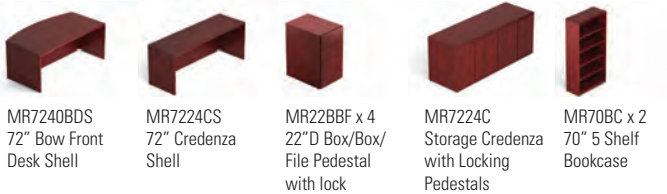

Layout shown above includes the following components:

MR7240BDS
72" Bow Front
Desk Shell

MR7224CS
72" Credenza
Shell

MR22BBF x 4
22"D Box/Box/
File Pedestal
with lock

MR7224C
Storage Credenza
with Locking
Pedestals

MR70BC x 2
70" 5 Shelf
Bookcase