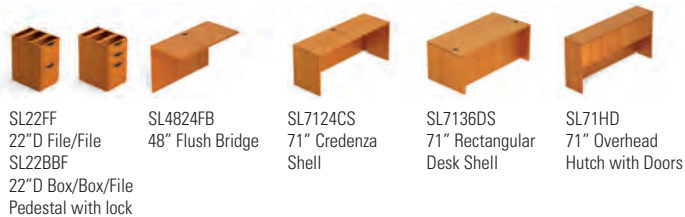

American Dark Cherry Laminate (ADC)

American Mahogany Laminate (AML)

Layouts shown above include the following components:

SL7136DI "D" Island with T-Base  
 SL4224FB 42" Flush Bridge  
 SL7136CER Credenza with Corner Extension  
 SL22HBF 22"D Hanging Box/File Pedestal with lock

American Cherry Laminate (ACL)

Layout shown above includes the following components:

SL22FF 22"D File/File Pedestal with lock  
 SL4824FB 48" Flush Bridge  
 SL7124CS 71" Credenza Shell  
 SL7136DS 71" Rectangular Desk Shell  
 SL71HD 71" Overhead Hutch with Doors  
 SL22HBF x 2 22"D Hanging Box/File Pedestal with lock